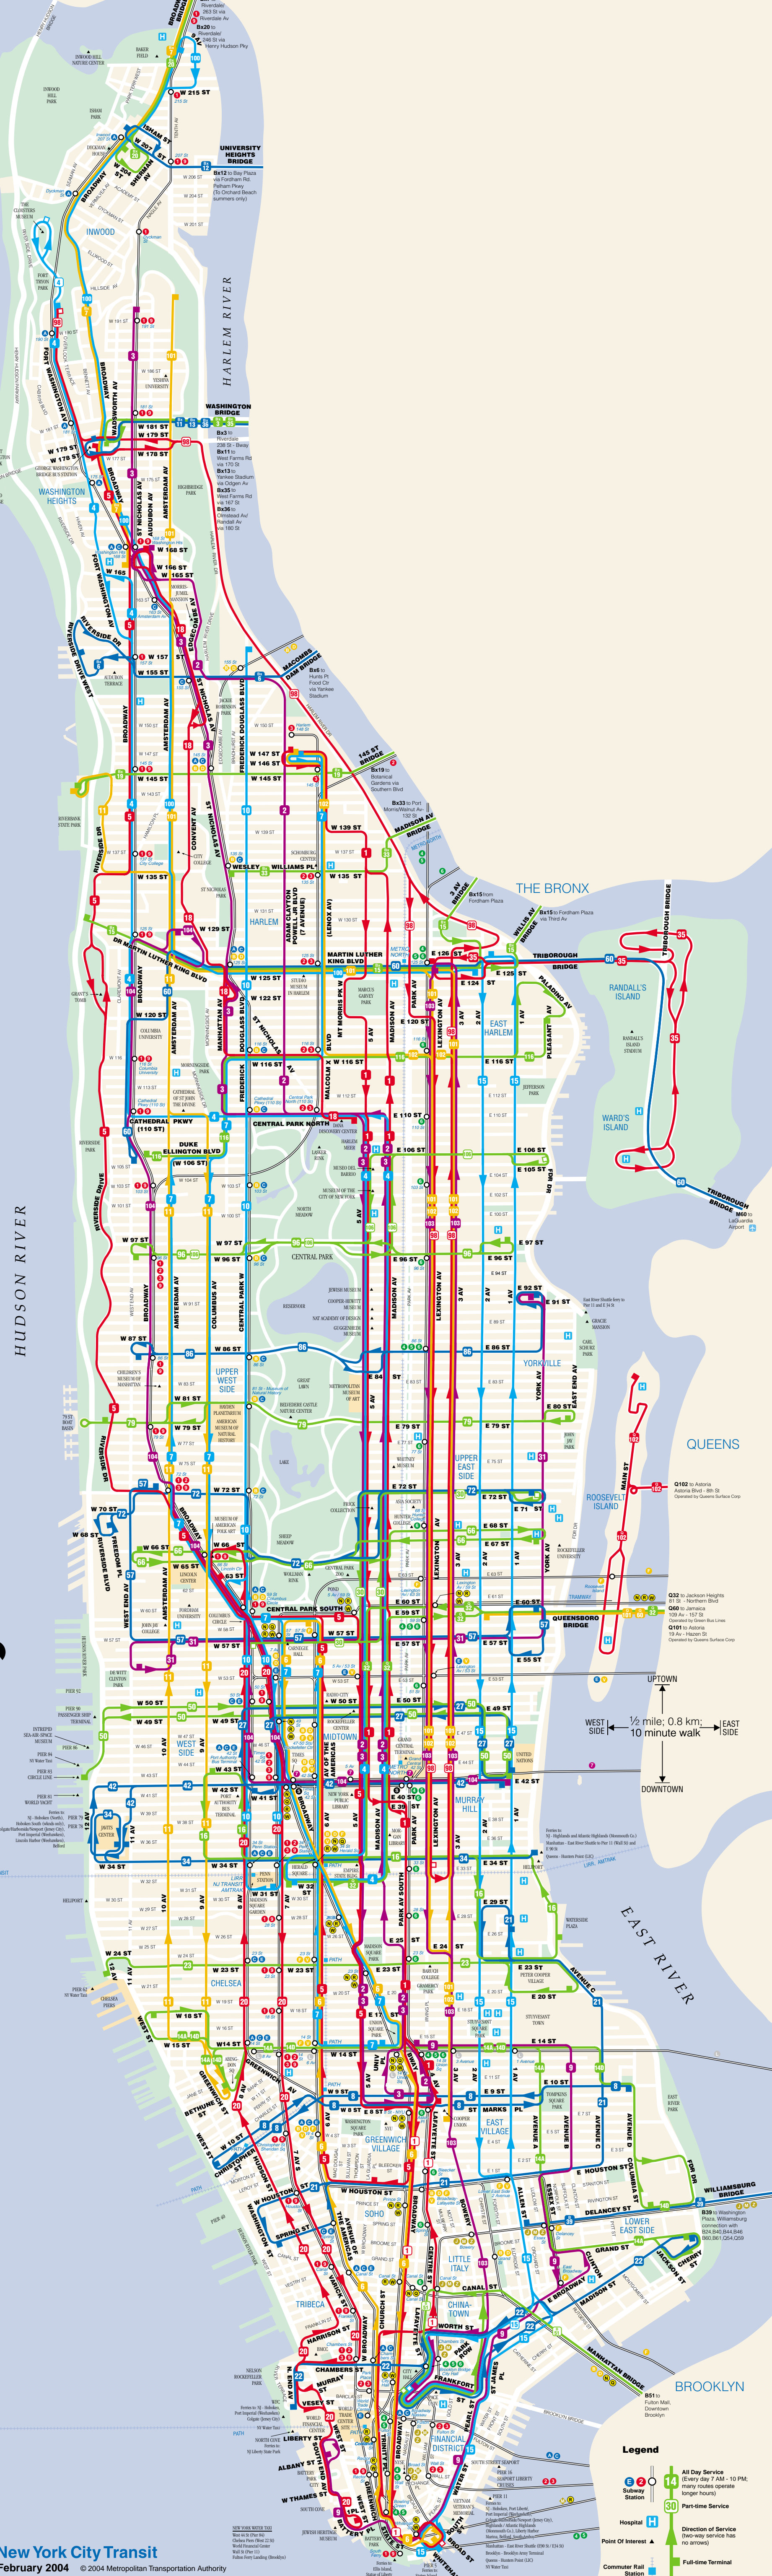

# MTA Manhattan Bus Map

- M1
- M2
- M3
- M4
- M5
- M6
- M7
- M8
- M9
- M10
- M11
- M14
- M15
- M16
- M18
- M20
- M21
- M22
- M23
- M27
- M30
- M34
- M35
- M42
- M50
- M57
- M60
- M66
- M79
- M86
- M96
- M98
- M100
- M101
- M102
- M103
- M104
- M106
- M116
- Q32

**Legend**

- All Day Service (Every day 7 AM - 10 PM; many routes operate longer hours)
- Subway Station
- Hospital
- Point of Interest
- Commuter Rail Station
- Direction of Service (two-way service has no arrows)
- Full-time Terminal
- Part-time Terminal